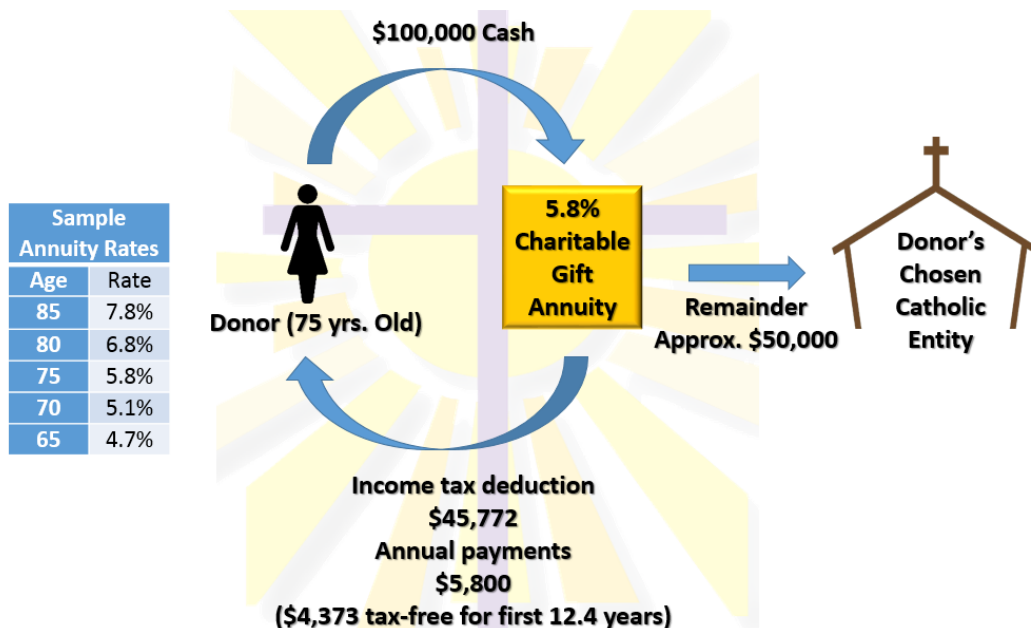

The Foundation utilizes annuity rates provided by the American Council on Gift Annuities (ACGA), which are based on age, life expectancy, and assumed investment returns. The ACGA recommended rates are intended to produce a final gift to the chosen Catholic entity of approximately 50% of the original funding amount.

The minimum amount required to establish a CGA with the Foundation is $10,000, which donors can fund with either cash or securities. Though, a donor can receive an added benefit if they fund their CGA with appreciated securities because they will be able to avoid recognizing capital gains on the sale of those securities at the time of their gift.

CGAs can be established in a number of ways. For instance, donors can create either one-life or two-life annuities, or they can even establish a gift annuity that makes payments to another person such as a child, parent or friend. Regardless of how they are set up, gift annuities can be appealing to a wide range of individuals who are interested in generating fixed payments.

For more information, please contact:

Michael Morse, Executive Director

941.441.1124 | CCF@dioceseofvenice.org | www.cfdioceseofvenice.org
1000 Pinebrook Road, Venice, FL 34285